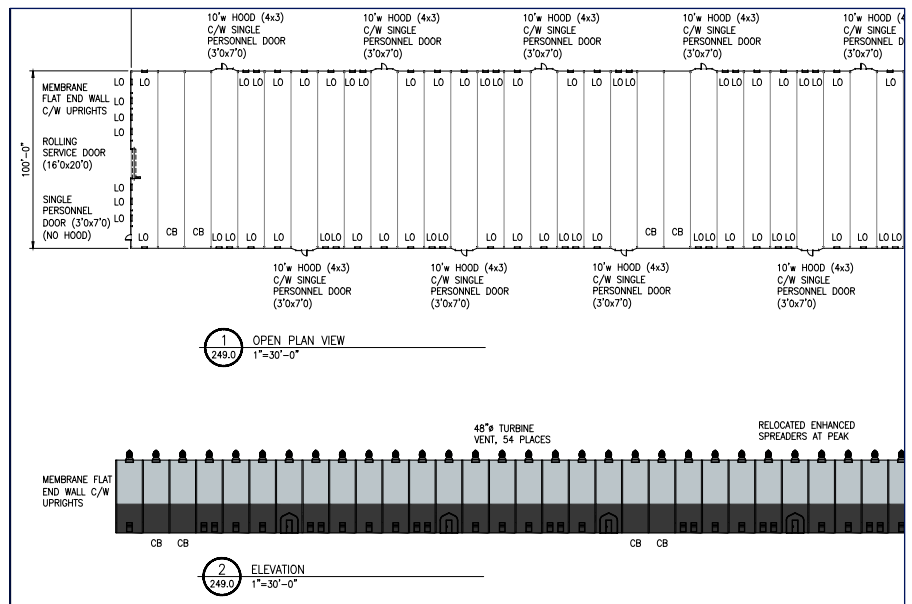

More than 13000 Sprung structures have been built today. In over 90 countries. This is proof of Sprung's vast experience and unmatched building quality.

Sprung Advantage

- Modular building width (up to 200ft)
- Unlimited building lengths
- Energy efficient insulation
- Corrosion free aluminum structure
- Minimal foundation requirements
- Cost efficient & sustainable
- Immediate delivery
- Extreme weather resistant
- Fast construction times
- Expandable /relocatable
- Durable
- 98% airtight, efficient cooling