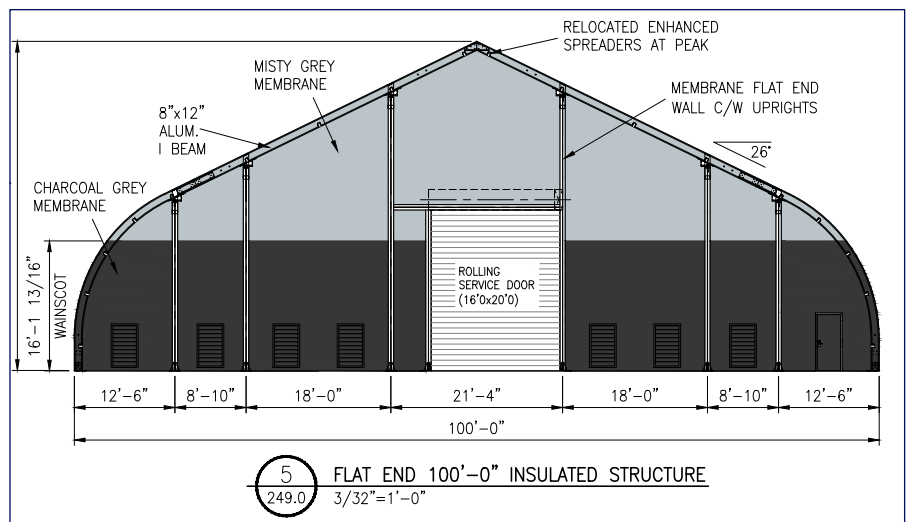

More than 13000 Sprung structures have been built today. In over 90 countries. This is proof of Sprung's vast experience and unmatched building quality.

Sprung Advantage

- Modular building width (up to 200ft)
- Unlimited building lengths
- Energy efficient insulation
- Corrosion free aluminum structure
- Minimal foundation requirements
- Cost efficient & sustainable
- Immediate delivery
- Extreme weather resistant
- Fast construction times
- Expandable /relocatable
- Durable
- 98% airtight, efficient cooling